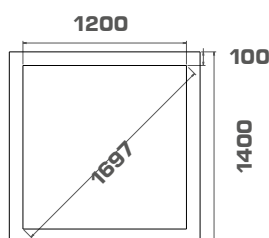

FIG specifications:

More Accessories

- 1590055 Transport trolley for rollable mat
- 1590050 Transport trolley for 14 floor elements
- 1522178 Transport trolley for puzzle shaped foam pieces

Required Accessories according to FIG specifications:

1. 1389161 Magnesia holder for feet (2x)
   - 1389153 Magnesia stand "Munich"
2. **Necessary only for warm-up and training:**
3. 1540510 Landing mat "Happy Landing" 200x200x10 cm