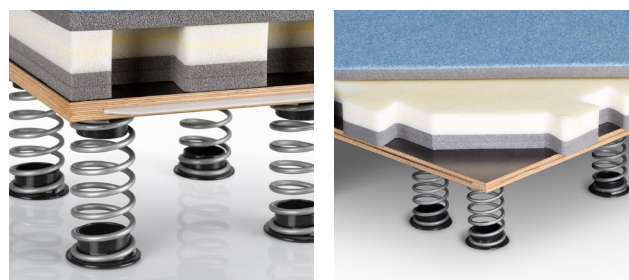

FIG specifications:

More Accessories

- 1590055 Transport trolley for rollable mat
- 1590050 Transport trolley for 14 floor elements
- 1522178 Transport trolley for puzzle shaped foam pieces

Required Accessories according to FIG specifications:

1. 1389161 Magnesia holder for feet (2x)
   - 1389153 Magnesia stand "Munich"
2. **Necessary only for warm-up and training:**
3. 1540510 Landing mat "Happy Landing" 200x200x10 cm