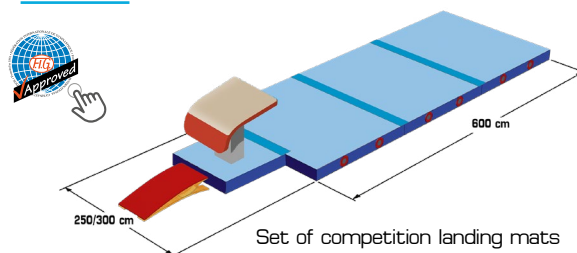

Technical Data:

Certificates:	FIG certificate, Original System Reuther
Reference number:	1407210
Floor space:	110x94 cm
Top:	120x95 cm
Height:	Adjustable 100-140 cm, per 5 cm
Weight:	150 kg (netto), 165 kg (brutto)
Height adjustment	Gas spring loaded for a smooth and easy handling. One single handle operates the height adjustment system and the included safety lock mechanism. Height changes will only take a few seconds. Clear height indication on the side. Robust steel construction, galvanised and powder-coated.
Protection:	New protection with a high absorption capacity foam to minimize the risk of injuries.
Push-off area:	New foams on the push-off area offer a very comfortable touch while improved dynamics are guaranteed. Even dynamic properties over the entire surface. Placed at an angle of 3° for a perfect visibility at the start of the run-up. Covered with non-skid fabric and a clear marked 'no-touch' zone.
Spring System:	Further developed spring system provides an improved resilience and an optimized stability at the middle and the back end of the surface.
Transport:	Transport System is included.
For packaging/scope of delivery data please see manual	

Nur für Warm-up und Training:

- 1540510 Landing mat “Happy Landing” 200x200x10 cm

More Accessories:

- 1407203 PVC Protection cover for “Ergojet Rio”
- 4510269 Fleece cover for “Ergojet Rio”

Mat sets:

FIG specifications: