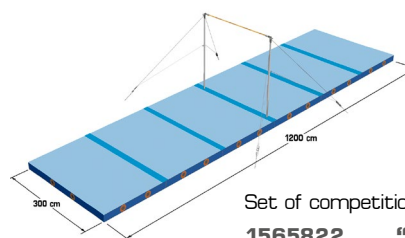

Mat sets:

Set of competition landing mats

1565822 "Moscow"

1565827 "Basic"

More Accessories

- 4140090 Break-proof Horizontal Bar rail (Replacement)

Required Accessories according to FIG specifications:

- 1565822 Mats set "Moscow" for Horizontal Bar
- or
- 1565827 Mats set "Basic" for Horizontal Bar
- 1540226 Trainer support 100x75x75 cm
- 1540505 Landing mat "Happy Landing" (2x) 400x200x10 cm
- 1389153 Magnesia stand "Munich"

Necessary only for warm-up and training:

- 1540510 Landing mat "Happy Landing" 200x200x10 cm