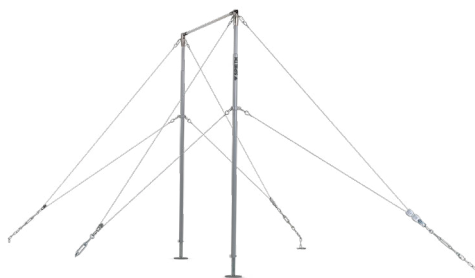

Horizontal Bar "Stuttgart"

1384214

This Top Class Horizontal Bar comes with the unique SPIETH double tension system including slide locks for fast and smooth individual adjustment of the tension. The high-tensile stainless steel bar combined with the Reuther scientifically designed shape of the columns, the rail suspension, the pivoting feet and the incorporated pre-tension works as a whole to provide the right amount of dynamic support without sacrificing stability. A fast reduction of the vibration of the rail after releases reduces the risk of errors and injuries.

A worldwide unique construction of SPIETH features a break-proof rail with an additionally built-in steel cable allowing the Horizontal Bar to stay in consistent tension even if the bar itself breaks down.

Technical Data:

Certificates:	FIG certified Original System Reuther
Reference number:	1384214
Height:	Adjustable from 265-310 cm with 5 cm increments
Rail:	Extremely high-tensile stainless steel, ultrasonically checked, with machined precision ends with safety cable inside.
Tension system:	Dual cable tension reuther system with 2 slide locks, 4 tension swivels and 4 chains and 12 D-shackles.
Uprights:	Heavy-duty powder-coated steel; nickel-plated inner tube
Feet:	Round pivoting floor plates with floor protectors
Rail holders:	Cast steel alloy
Anchoring:	4 floor anchors (not included)
Space occupation:	400x550 cm (excluding landing mats)
For packaging/scope of delivery data please see manual	