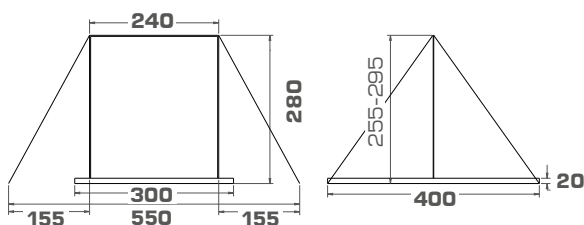

FIG specifications: