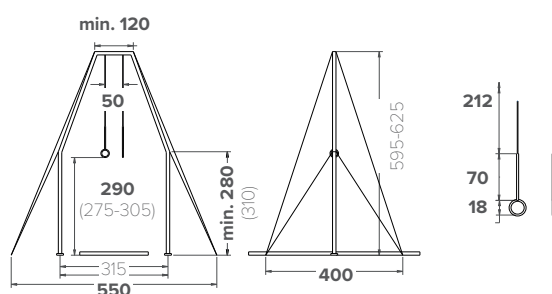

FIG NORMS & DIMENSIONS