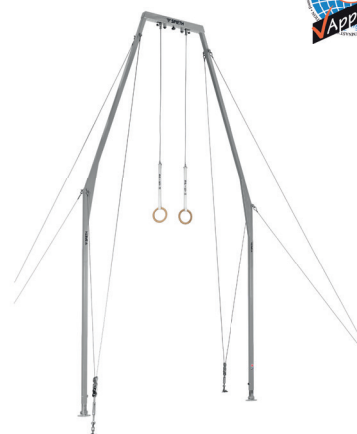

Competition Ring Frame "Berlin"

FIG certified, ORIGINAL REUTHER

Built-in shock absorbers and additional special spring system reduce the jolt on the joints and also the peak forces. Safety frame made of square steel tubing with individual components with a maximum length of 2 m for easy transportation. Height adjustment in steps of 5 cm from 595 - 625 cm (overall height). Ring height adjustable in 2,5 and 5 cm increments between 275 - 305 cm (275 - 280 cm per 5 cm, 280 - 290 cm per 2,5 cm, 295 - 305 cm per 5 cm). The plastic-encased ropes for rings are attached by means of variable threaded sockets with a fine adjustment. Double cable tension system together with the licensed key-adjustment provide the device with great stability.

TECHNICAL DATA

Certificates	FIG-certified Original System Reuther
Reference number	1384034
Height of frame	5.98 m. Required height of hall: 6.10 m minimum.
Rings	Multilayer wooden rings, mounted on non-twisting pre-stressed, plastic covered, stainless steel cables with reinforced leather covered straps suspended on high-quality ball bearings and a shock absorption system.
Height of rings	Adjustable from 275 - 310 cm with 5 cm increments and fine-adjustment to level the position of the rings.
Frame	Heavy-duty powder-coated wide gage steel tubes; galvanized inner tubes. Wide round feet with nonmarking floor protection.
Tension system	Dual cable tension system with 4 slide locks, 4 tension swivels, 4 chains and 16 D-shackles.
Space occupation	400 x 550 cm (excluding landing mats)
Weight	80 kg
Packaging / scope of delivery data: see assembly instructions and user manual	