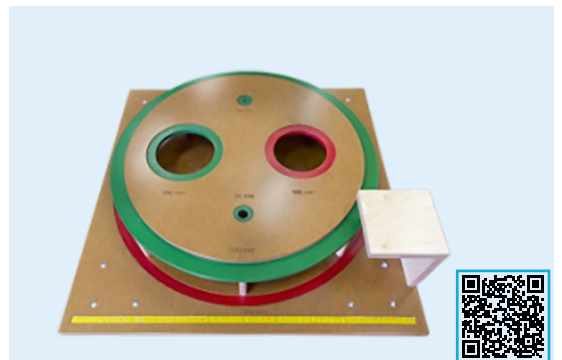

RG-CARPET COMPETITION

- The optimized, high-quality and antistatic carpet Super-Velours with new shear strength ensures optimal training and competition conditions. The red marking tape for marking the competition area (13 x 13 m) is included in the delivery
- The carpet is FIG certified together with the SPIETH-RG substructures "Beijing" and "Tel Aviv"
- Due to better presentation for TV broadcasts and spectators, we recommend the 16x16 m carpet overlay for the competition area

1790330	Carpet 14 x 14 m	9.782,68 €
1790335	Carpet 16 x 16 m	12.778,15 €

TROLLEYS FOR RG CARPET (PAIR)

- The two transport trolleys can be used to transport one carpet of the RG floor
- Thanks to the pre-formed wooden support surface, the carpet lies well on the trolleys
- By tilting the trolley onto the long side, the carpet can be unloaded in a targeted manner
- The trolleys are equipped with abrasion-resistant castors
- Per pair

2511232	Trolley for RG Carpet (Pair)	306,07€
-------------------------	------------------------------	---------

RG-MEASURING TABLE

- To control all RG-apparatuses according to FIG-specifications
- Made of wood
- With scale
- Required in official competitions

1534100	RG-Measuring table	2.729,76 €
-------------------------	--------------------	------------

TRANSPORTABLE AND FOLDABLE

MIRROR WALL

- Consisting of two rollable mirrors each 200 x 150 cm
- Measurement in fold up position (including the rollable underconstruction): HxWxL 200 x 300 x 86,5 cm.