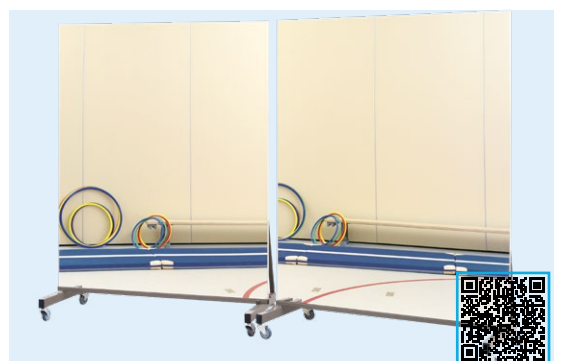

TRANSPORTABLE AND FOLDABLE

MIRROR WALL

- Consisting of two rollable mirrors each 200 x 150 cm
- Measurement in fold up position (including the rollable underconstruction): HxWxL 200 x 300 x 86,5 cm.

1790008	Mirror Wall	2.828,32€